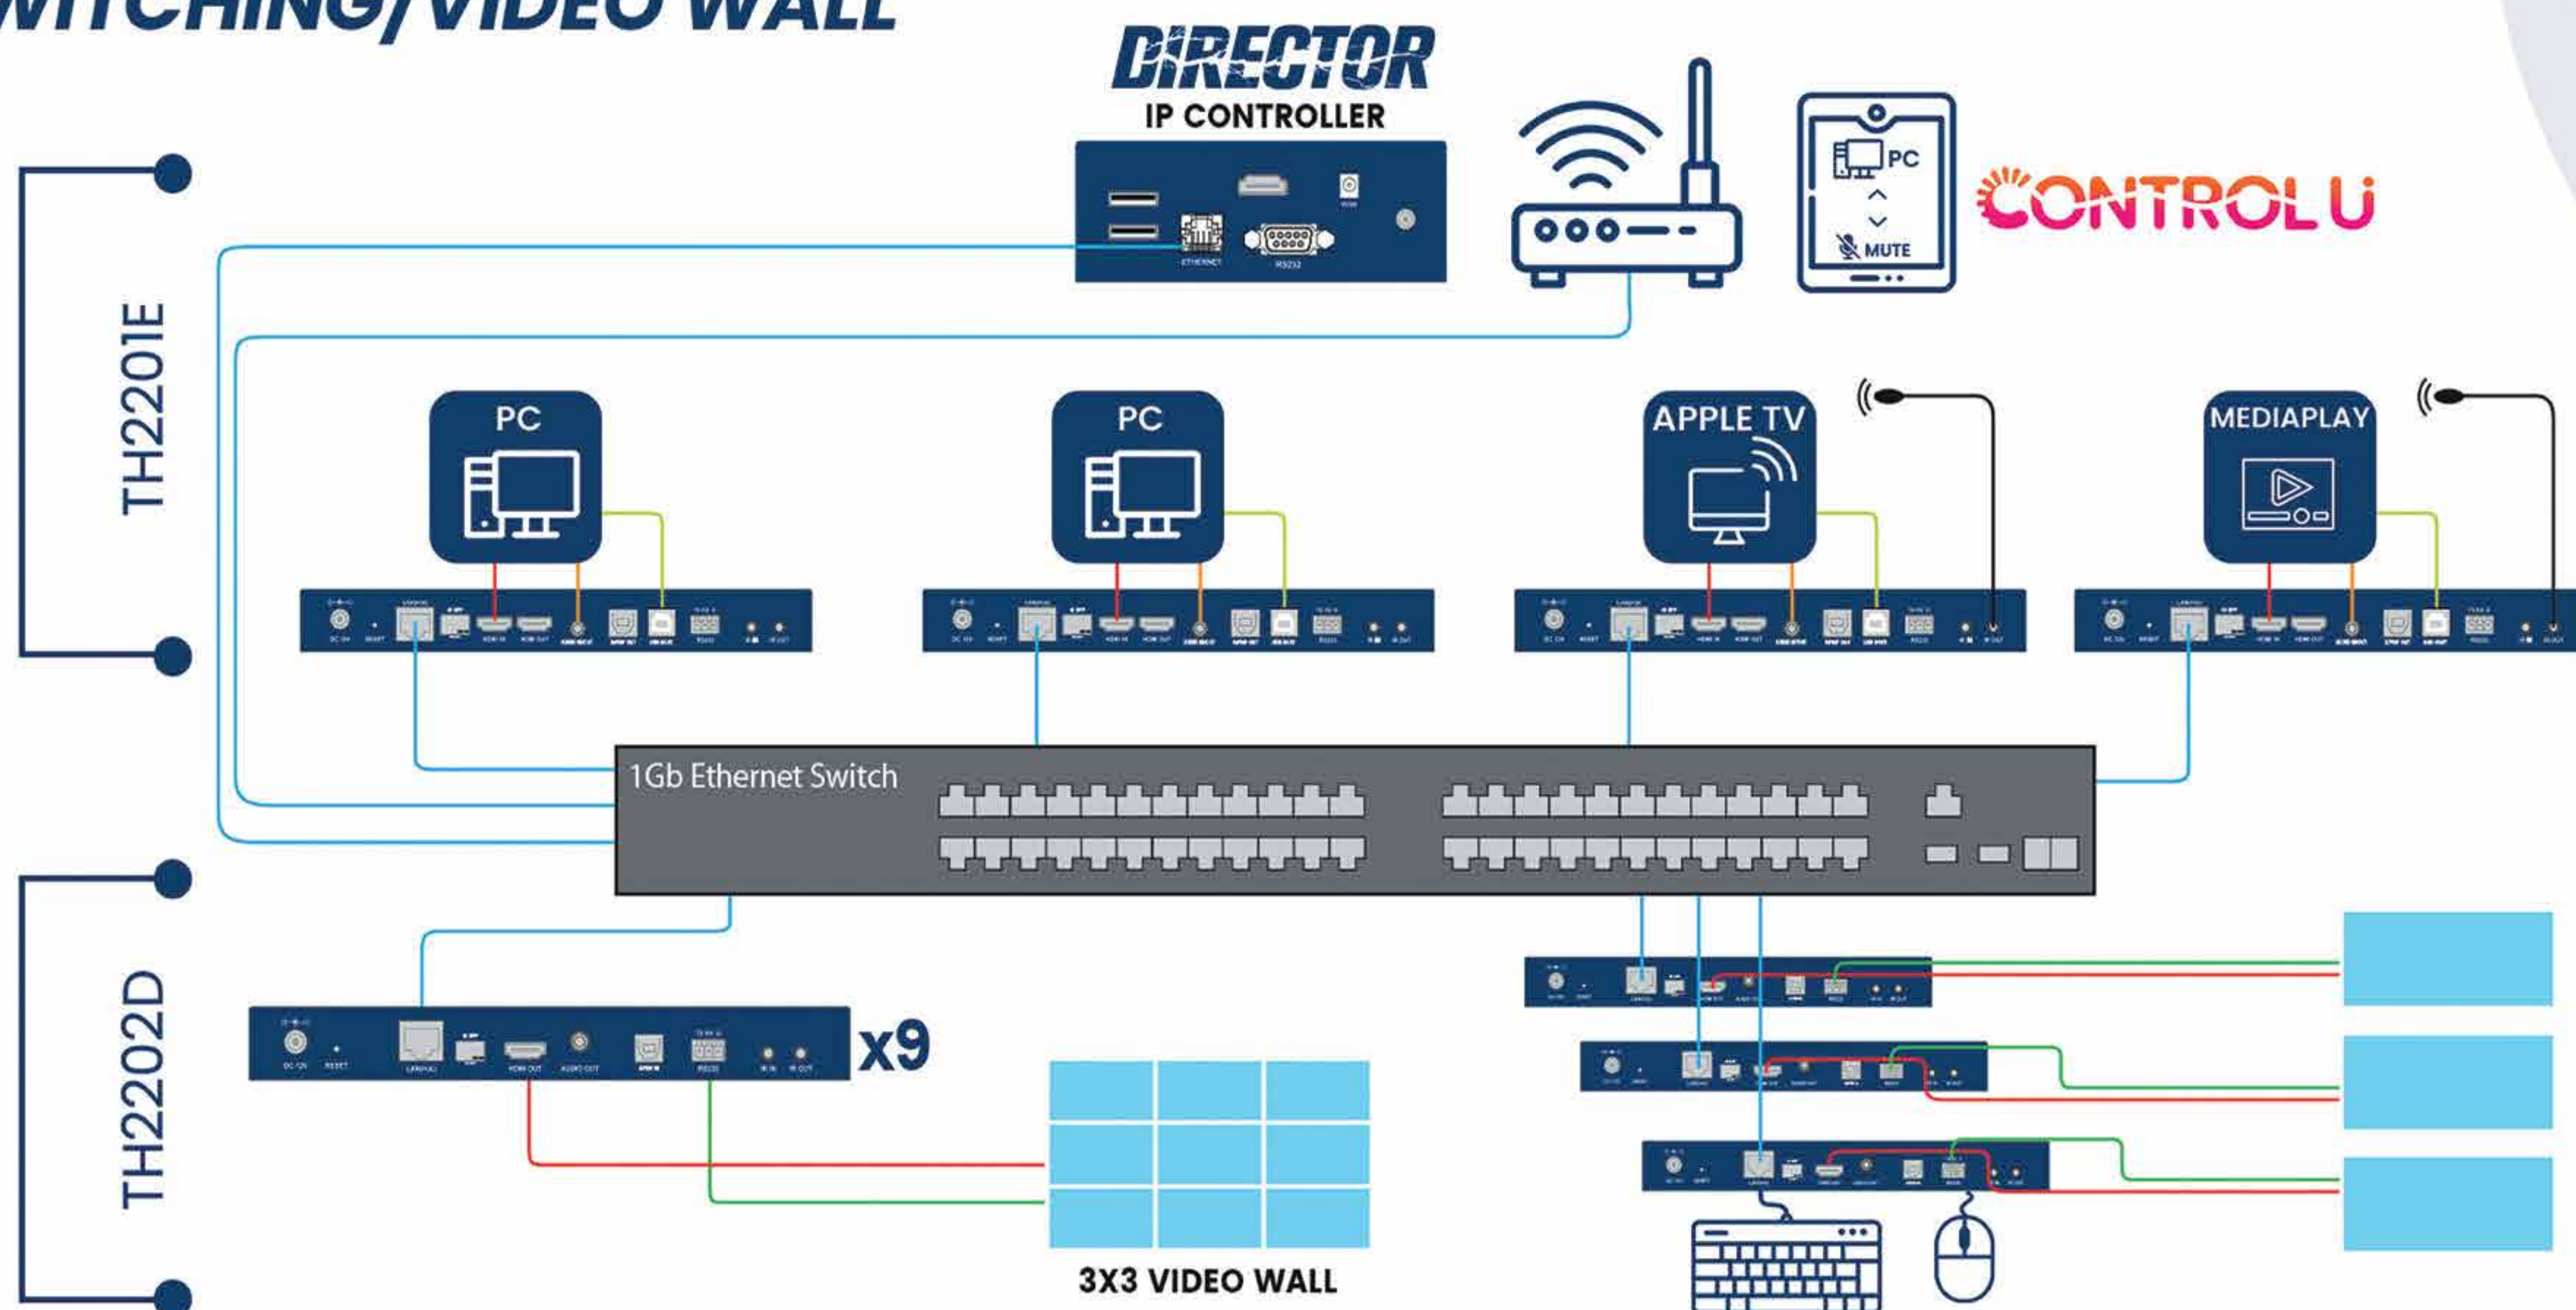

# THUNDER

JPEG2000 AV OVER IP SIGNAL MANAGEMENT

Discover the **Thunder 2200** series, offering high-quality 1G IP streaming with up to 4K60 4:4:4 UHD resolution on standard networks. Designed for efficiency, it features ultra-low latency as low as one frame (16.6ms) and supports seamless video switching for a smoother viewing experience. Its compact, fanless design is ideal for space-saving installations, and the low PoE power requirement minimises installation carbon footprint.

What sets the **Thunder 2200** series apart is its integration with Director, the world-leading AV over IP management platform. Director simplifies setup and management, embodying the principles of ITSM to ensure reliable, consistent, and efficient service delivery. This intuitive platform transforms even novices into AV over IP experts, streamlining the management process to keep AV over IP accountable.

## MATRIX SWITCHING/VIDEO WALL

# SPECIFICATIONS

Input resolutions up to Ultra-HD 4K/60/4:4:4	Auto switch HDMI and USB-C video with TH2201EWP
Dual LAN, one copper, one SFP	Preview video streams
HDMI 2.0 with HDCP 2.3	Digital audio LPCM 7.1, Dolby True HD, Dolby Atmos, DTS HD Master Audio, DTS-X.
Independent routing of audio, video, serial and IR	Audio loop and HDMI loop
Video Wall	Analog embedding and de-embedding
1Gb PoE network	Bandwidth up to 850Mbps, typical 600Mbps for 4K@60Hz video.
Latency 1 Frame end to end	215mm x 25mm x 120mm (W x H x D)
USB 2.0 with camera capability	0.75Kg
Bidirectional RS-232 (all baud rates up to 115,200)	PoE or 12v DC inline power supply (included)